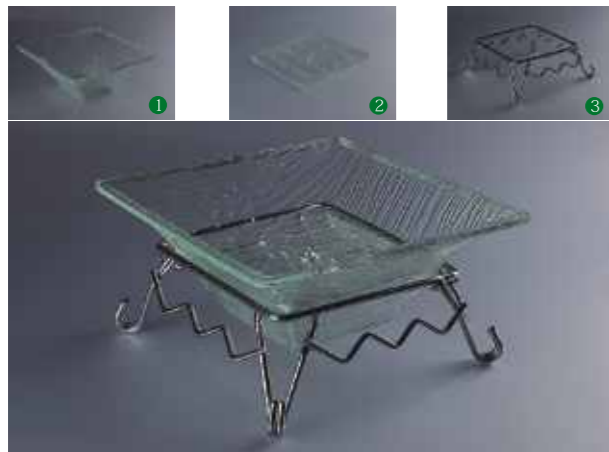

方形深盤
KRA(B)-003 盤: $\Phi 30 \times 12$ cm 隔板: $\Phi 20 \times 0.6$ cm 支架: $\Phi 21.5 \times 10$ cm
KRA(B)-004 盤: $\Phi 36 \times 12$ cm 隔板: $\Phi 24 \times 0.6$ cm 支架: $\Phi 25 \times 10$ cm