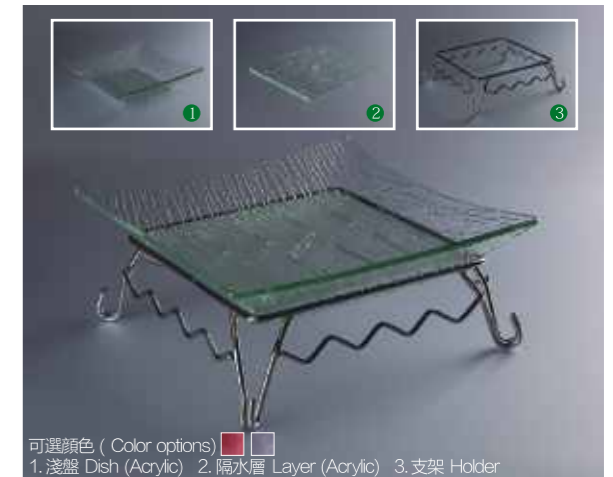

可選顏色 (Color options) ■ ■
1. 淺盤 Dish (Acrylic) 2. 隔水層 Layer (Acrylic) 3. 支架 Holder
四角淺盤
KRA(B)-022 盤: 35×7.8 cm 隔板: 23.6×0.6 cm 支架: 29×10 cm
KRA(B)-023 盤: 40×7.8 cm 隔板: 29.5×0.6 cm 支架: 33×10 cm
KRA(B)-023L 盤: 50×7.8 cm 隔板: 41×0.6 cm 支架: 40×10 cm